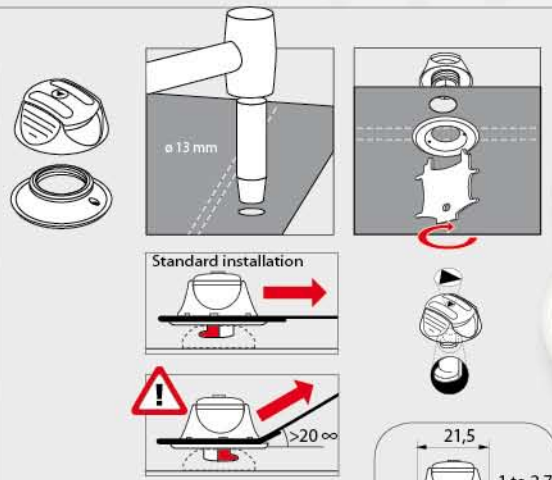

PERFIX is safe, secure and elegant:

PERFIX is a secured connection without using any protruding parts. These two features combined make this system unique and form a solution for many different applications. PERFIX is developed for fastening marine covers and sprayhoods on boats, but found its way to many different other situations where safety, comfort and elegance are required to fix any textile.

Colours and combinations

The PERFIX system consists of buttons and receivers. For the receiver-part there is a version for fixed surface (using screws etc.) and one for cloth. PERFIX-parts are soled separately and are available in different colours. In this way, several combinations make it able to match deck and cover colour. Special colours on request

Button

product	code	colour	package
Button	1001-100 1002-100 1003-100 1004-100	white bleu black grey	100 x Button 100 x Button ring 1 x key
Button	1001-10 1002-10 1003-10 1004-10	white bleu black grey	10 x Button 10 x Button ring
Button	1001-4 1002-4 1003-4 1004-4	white bleu black grey	4 x Button 4 x Button ring