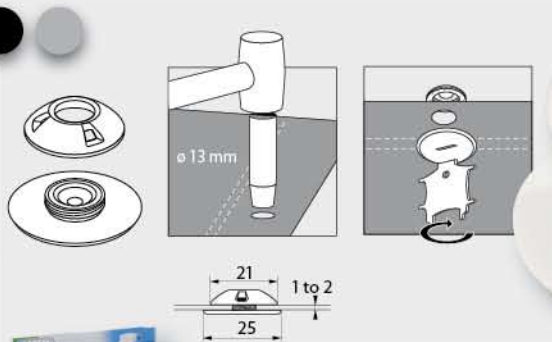

Receiver C-C cloth to cloth

product	code	colour	package
Receiver C-C	2001-100 2002-100 2003-100 2004-100	white bleu black grey	100 x Receiver C-C 100 x receiver-ring 1 x key
Receiver C-C	2001-10 2002-10 2003-10 2004-10	white bleu black grey	10 x Receiver C-C 10 x receiver-ring
Receiver C-C	2001-4 2002-4 2003-4 2004-4	white bleu black grey	4 x ReceiverC-C 4 x receiver-ring