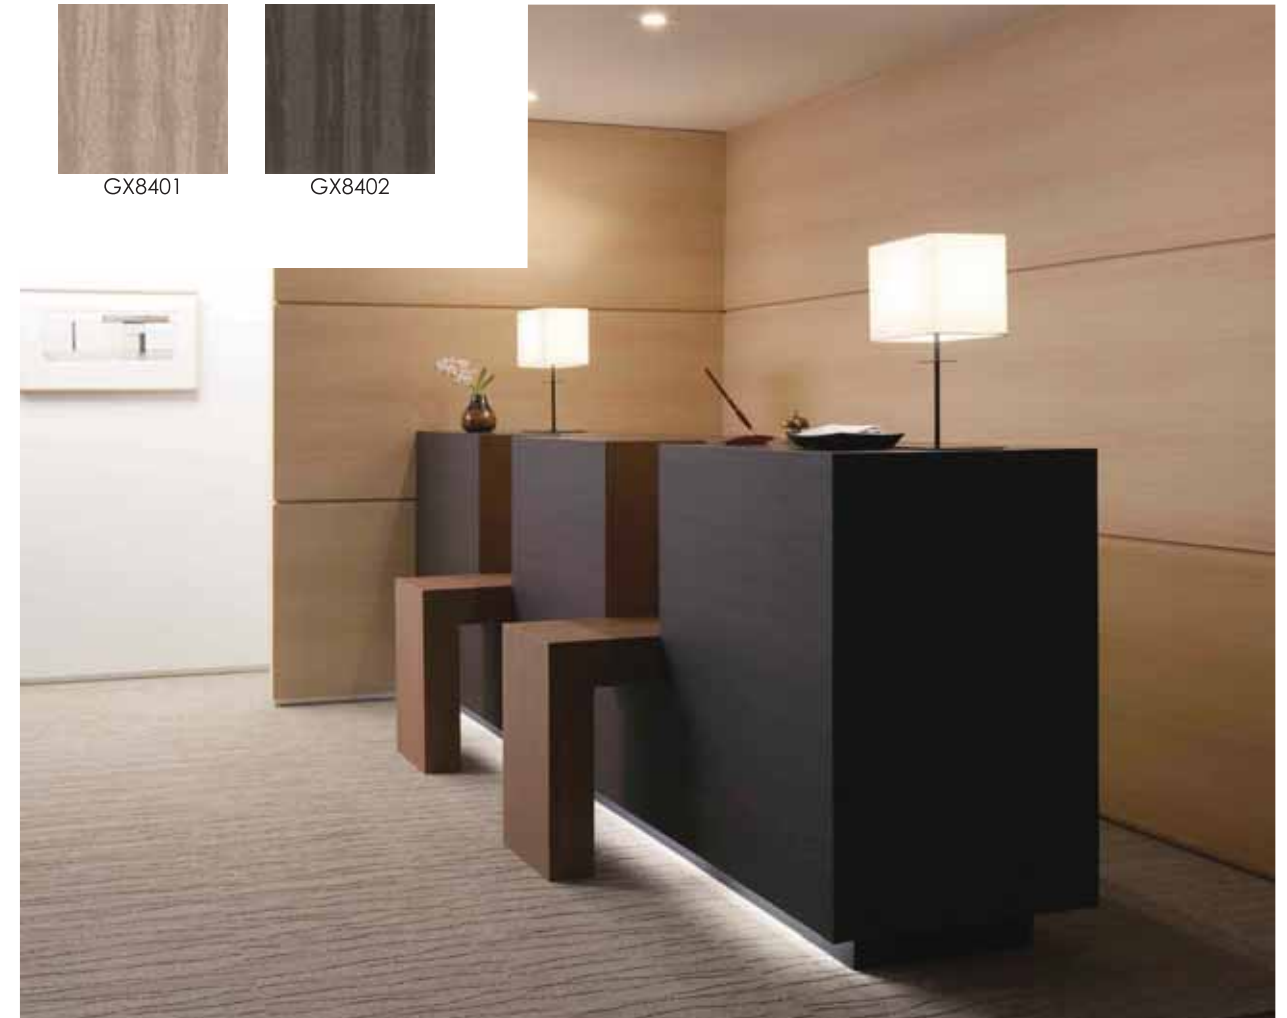

Nocture was inspired by the ripple and shimmering effect of a sparkling pond. The finish is subtle and ideal for a sophisticated look in any commercial interior.

NOCTURE

G X 8 4 0 0

GX8401

GX8402

YARN	Solution Dyed Nylon
FINISH	Cut and Loop Pile
PILE WEIGHT	1000gsm (29.5oz)
TILE DIMENSION	500mm x 500mm
TOTAL THICKNESS	8.5mm