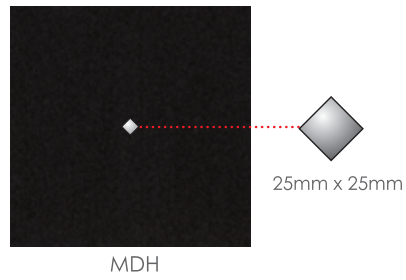

KATTO METAL

G X 2 0 0

The entire Katto GX200 colour range is available with a stylish stainless steel insert option.