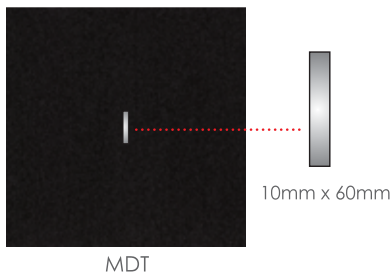

KATTO METAL

G X 2 0 0

The entire Katto GX200 colour range is available with a stylish stainless steel insert option.