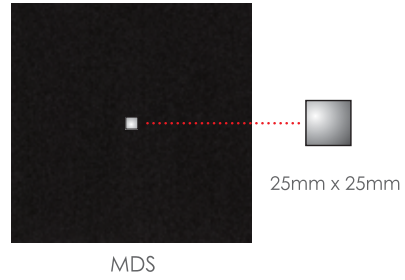

KATTO METAL

G X 2 0 0

The entire Katto GX200 colour range is available with a stylish stainless steel insert option.