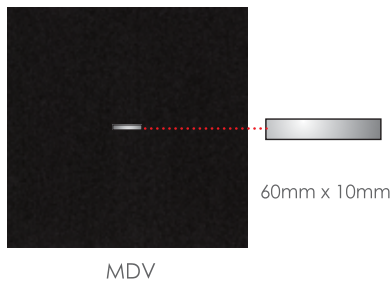

KATTO METAL

G X 2 0 0

The entire Katto GX200 colour range is available with a stylish stainless steel insert option.