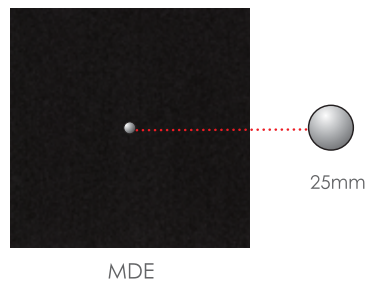

KATTO METAL

G X 2 0 0

The entire Katto GX200 colour range is available with a stylish stainless steel insert option.