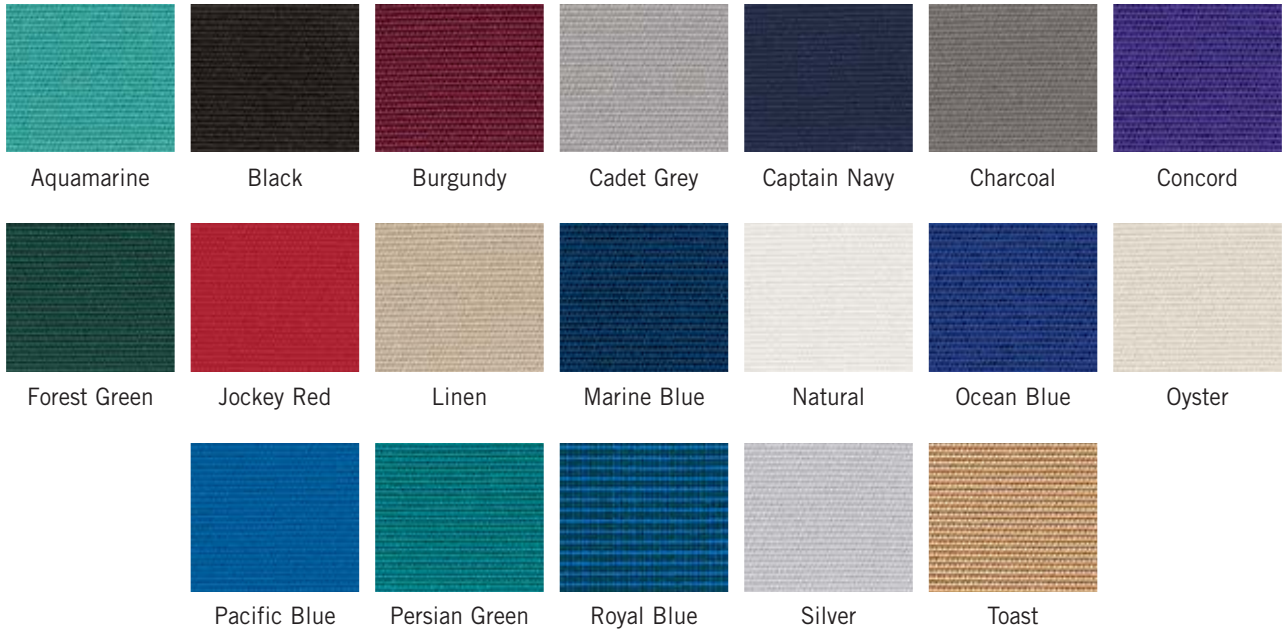

PRODUCT DETAILS

SUNBRELLA COLOURS AVAILABLE

Product	Sunbrella Standard		Sunbrella "Plus"	
Width	152cm	203cm	152cm	203cm
Part #	Aquamarine	04SUNAQU	–	04PLUAQU
	Black	04SUNBLA	04EXTSUN JET	04PLUBLA
	Burgundy	04SUNBUR	04EXTSUN BUR	04PLUBUR
	Cadet Grey	04SUNCAD	04EXTSUN CAD	04PLUCAD
	Captain Navy	04SUNCAP	04EXTSUN CAP	04PLUCAP
	Charcoal	04SUNCHA	04EXTSUN CHA	–
	Concord	04SUNCON	–	–
	Forest Green	04SUNFOR	–	04PLUFOR
	Jockey Red	04SUNJOC	–	04PLUJOC
	Linen	04SUNLIN	–	–
	Marine Blue	04SUNMAR	–	–
	Natural	04SUNNAT	–	04PLUNAT
	Ocean Blue	04SUNOCE	–	04PLUOCE
	Oyster	04SUNOYS	–	04PLUOYS
	Pacific Blue	04SUNPAC	04EXTSUN PAC	04PLUPAC
	Persian Green	04SUNPER	–	04PLUPER
	Royal Blue	04SUNROY	–	04PLUROY
	Silver		04EXTSUN SIL	04EXTPLU SIL
	Toast		04EXTSUN TOA	04EXTPLU TOA