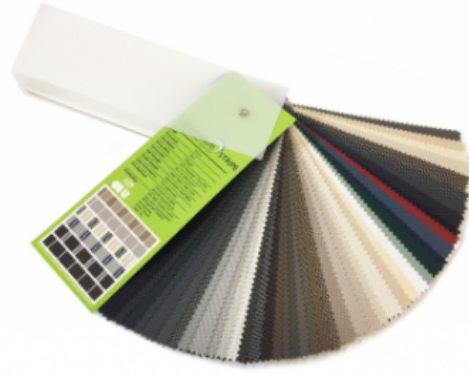

Vistaweave

- Brochure
- Sample Folder containing Vistaweave Mesh

Swatch Book

All Seasons

- Brochure
- Sample Folder containing Colorbond flip card for Ziptrak elements, Vistaweave Mesh range and Achilles clear PVC samples