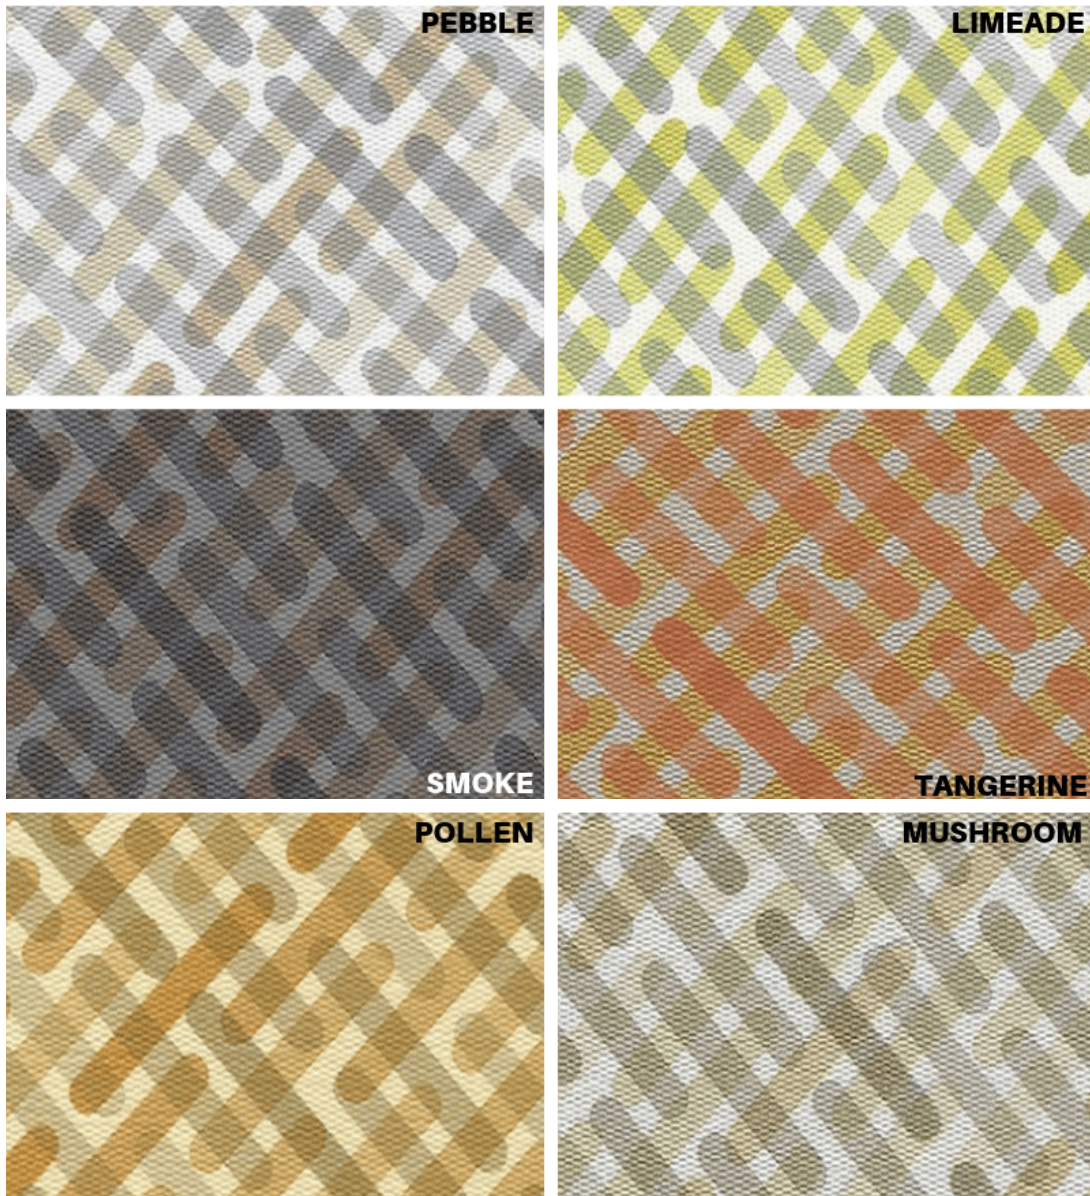

## The Perfect Addition...INCLINATION

*Inspired by a magnified view of a woven structure cut on a bias...*

# INCLINATION

Inclination's colour palette provides a range of 10 colourways that are influenced by nature. Deep water blues and calming, earthy neutrals bring an organic quality to this design. Its colour palette also compliments several other product families such as **Silvertex, Hitch and Whisper**; so it will be a perfect addition to the Spradling products you already carry.