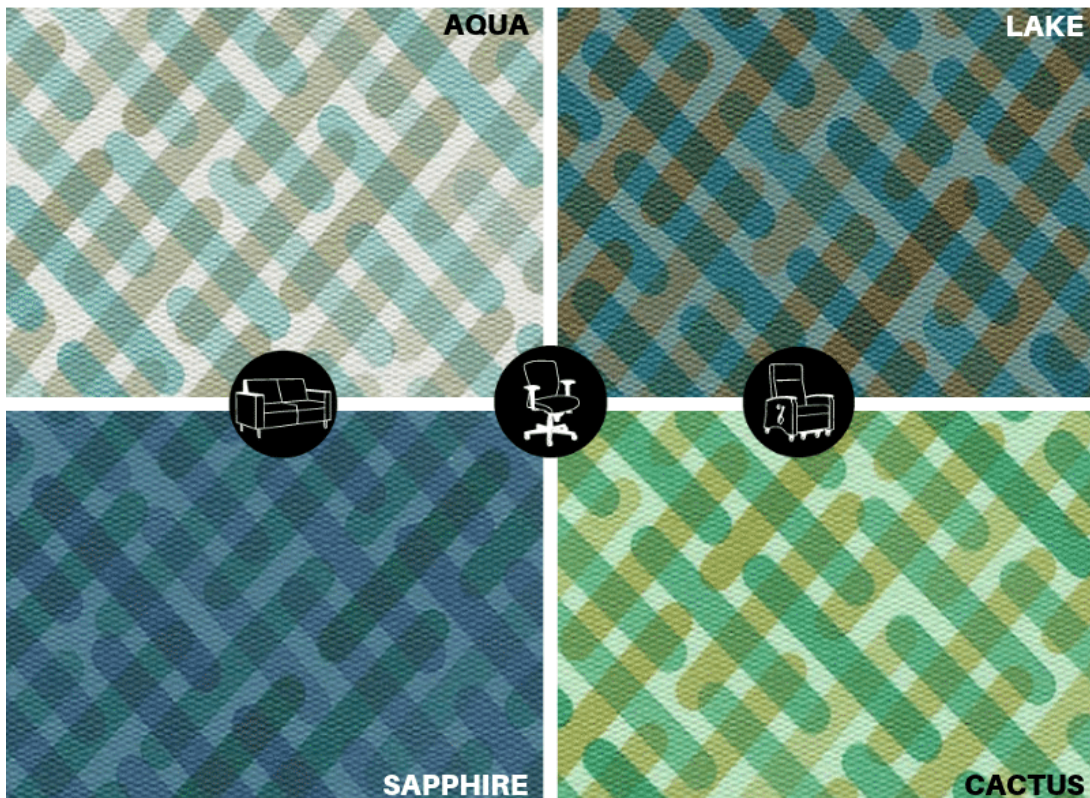

## The Perfect Addition...INCLINATION

*Inspired by a magnified view of a woven structure cut on a bias...*

# INCLINATION

Inclination's colour palette provides a range of 10 colourways that are influenced by nature. Deep water blues and calming, earthy neutrals bring an organic quality to this design. Its colour palette also compliments several other product families such as **Silvertex, Hitch and Whisper**; so it will be a perfect addition to the Spradling products you already carry.

Because of its easy-to-clean surface, Inclination is the perfect solution for high-traffic areas such as healthcare and hospitality environments. Featuring Spradling's unique **PBG+® topcoat system**, Inclination is equipped to withstand the rigours of daily maintenance and its surface is protected against stains, bacteria and abrasion.